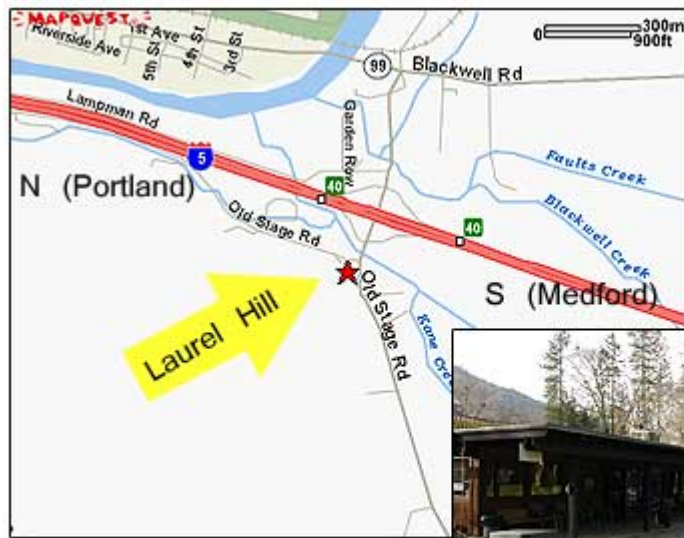

# Directions to Laurel Hill

## From Medford:

Take Interstate 5 north out of Medford approximately 10 miles.

Take the Gold Hill Exit Number 40

At the exit, take a left on the offramp and cross the freeway. You will now be on Old Stage Road. It will veer left and pass in front of a small gas station on your right. Continue down Old Stage Road about a quarter of a mile.

Our course is on the left hand side of the road.

## From Grants Pass:

Take Interstate 5 south out of Grants Pass approximately 20 miles.

Take the Gold Hill Exit Number 40

At the exit, take a right on the offramp. The road will veer towards the left and pass in front of a small gas station on your right. Continue down Old Stage Road about half a mile.