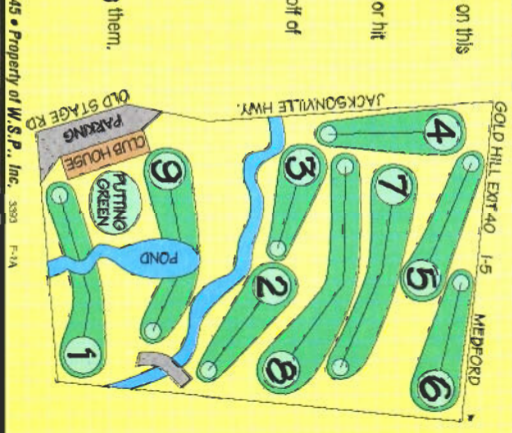

Attest _____ Score _____

Men's Yardage	265	170	150	110	145	175	310	310	280	1915
Men's Par	4	3	3	3	3	3	4	4	4	31
Men's Handicap	7	11	13	17	15	9	5	3	1	
Hole No.	1	2	3	4	5	6	7	8	9	Out
Ladies' Yardage	265	170	150	110	145	175	310	310	280	1915
Ladies' Par	4	3	3	3	3	3	4	4	4	31
Ladies' Handicap	7	11	13	17	15	9	5	3	1	

THE LITTLE B.U.G.

BUY USED GOODS

INFANT TO JUNIOR, BOYS AND GIRLS, TOYS, SHOES, MATERNITY AND MORE.

541-471-8951

1315 7TH STREET GRANTS PASS, OR

HIRE if you're looking for a worker or a career

Call us today

MEDFORD GRANTS PASS

541-772-9039 | 541-474-0655

REGISTER AT CLUBHOUSE BEFORE PLAYING

USGA Rules apply except where modified by local rules on this card or posted in clubhouse.

LOCAL RULES

1. Lateral Water Hazard: Drop 2 club lengths from entry or hit provisional from tee, 1 stroke penalty.
2. Out of Bounds: Fences.
3. Rocky areas on No. 2 & No. 8 - ball may be dropped off of rocks, no closer to the hole, without penalty.

PLEASE OBSERVE THESE COURTESIES

1. Each player must have his/her own clubs & bag.
2. Please reodge all divots & repair ball marks.
3. Smooth out sand traps.
4. In/while following players through when you are delaying them.

WOMEN'S - FRONT: SLOPE 102/RATING 62.3
MEN'S FRONT/BACK SLOPE 102/RATING 61.5
MEN'S BACK: SLOPE 102/RATING 62.9

@Scorecards by Western Specialty Products, Inc. • 1-800-275-7445 • Property of W.S.P., Inc. 390 F-14

CHARLES H. VANDERPOOL, D.M.D., P.C.

FAMILY DENTISTRY

541-773-4411

1762 E. McAndrews, Suite E • Medford, OR

MD Electronics, Inc.

Computer Sales, Repairs • Electronic Equipment

Components, Systems & Accessories

• Components, Parts & Accessories

541-772-0550

250 East 10th Street • Medford Oregon

Century 21

Harris & Taylor

1-800-866-8652

541-582-0555

Residence: 541-582-3665

Broker: 541-582-3665

Page: 541-955-3489

www.Mororealestate.com

FARMERS INSURANCE GROUP

Symbol of Superior Service

DAVID HUMPHREYS INSURANCE AGENCY

Office: 541-245-4056

Cell: 541-261-3185

• AUTO • UMBRELLA • HOME • FINANCIAL SERVICES • LIFE

670 SUPERIOR COURT #105 • MEDFORD, OR 97504

PEPSI

PGA

Moret

Restaurant & Garden

Contemporary French Cuisine

36 SOUTH 2ND, ASHLAND

541 482.1339